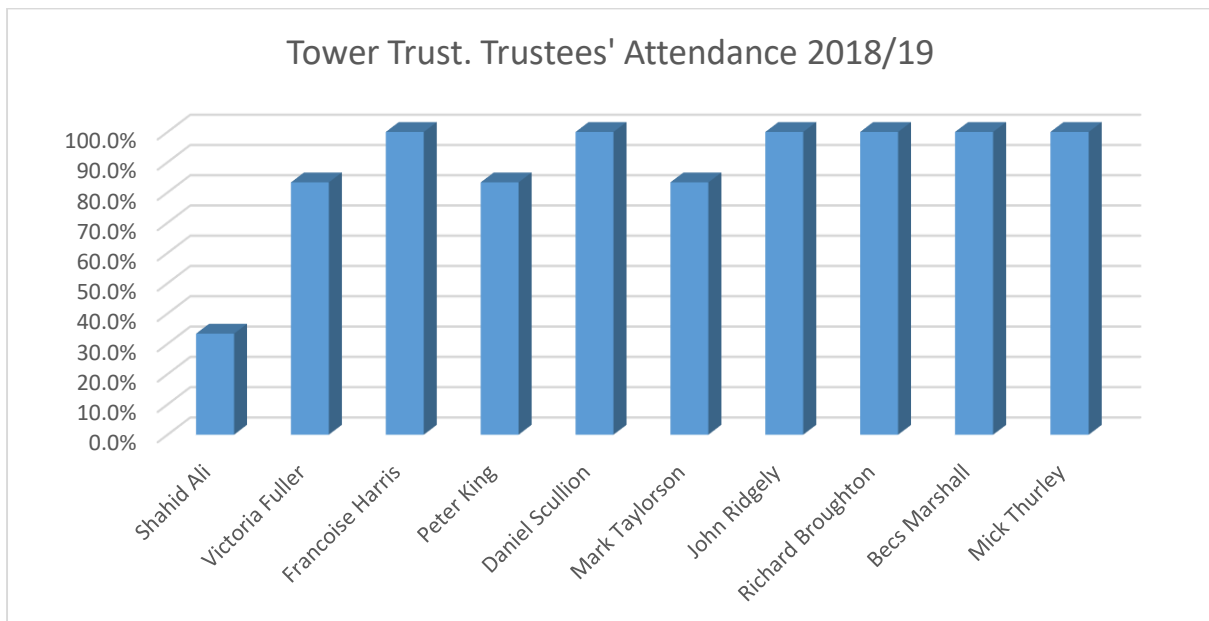

* Appointed 16 July 2019

Name	Possible	Attended	Apologies	Absent	Ratio
Shahid Ali	6	2	3	2	33.3%
Victoria Fuller	6	5	1	0	83.3%
Francoise Harris	6	6	0	0	100.0%
Peter King	6	5	1	0	83.3%
Daniel Scullion	6	6	0	0	100.0%
Mark Taylorson	6	5	1	0	83.3%
John Ridgely	1	1	0	0	100.0%
Richard Broughton	1	1	0	0	100.0%
Becs Marshall	1	1	0	0	100.0%
Mick Thurley	1	1	0	0	100.0%