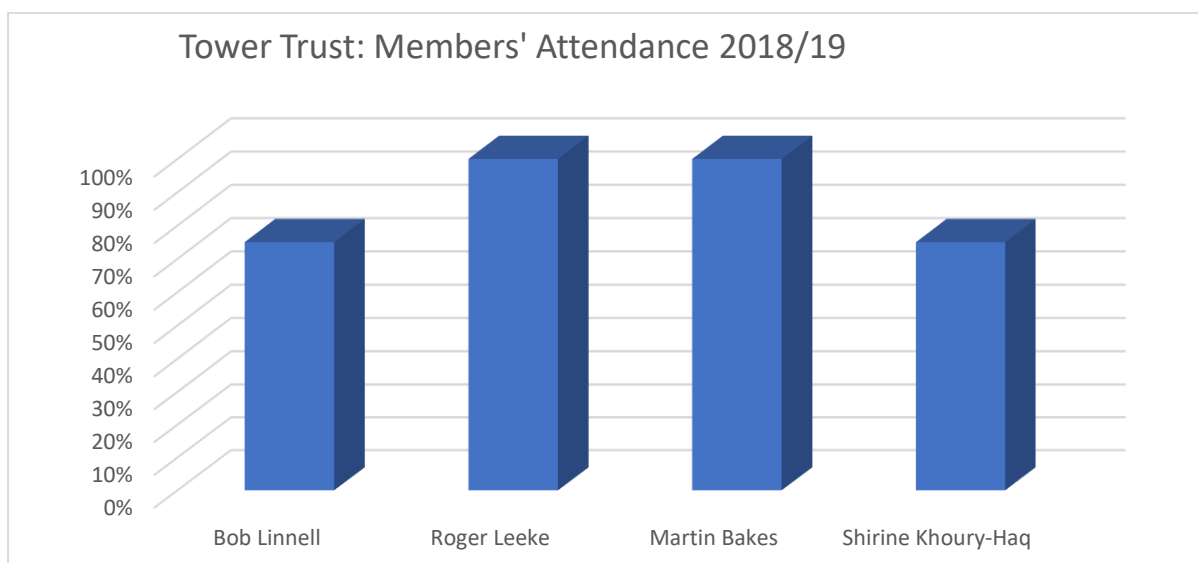

The Tower Trust. Record of Meeting Attendance 2018/19

Members

Name		20-Dec-18	AGM 31/01/2018	01-Apr-19	27-Jun-19
Bob Linnell	Chair	✓	✓	✓	x
Roger Leeke	Vice Chair	✓	✓	✓	✓
Martin Bakes		✓	✓	✓	✓
Shirine Khoury-Haq		x	✓	✓	✓

Name	Possible	Attended	Apologies	Absent	Ratio
Bob Linnell	4	3	1	0	75%
Roger Leeke	4	4	0	0	100%
Martin Bakes	4	4	0	0	100%
Shirine Khoury-Haq	4	3	1	0	75%