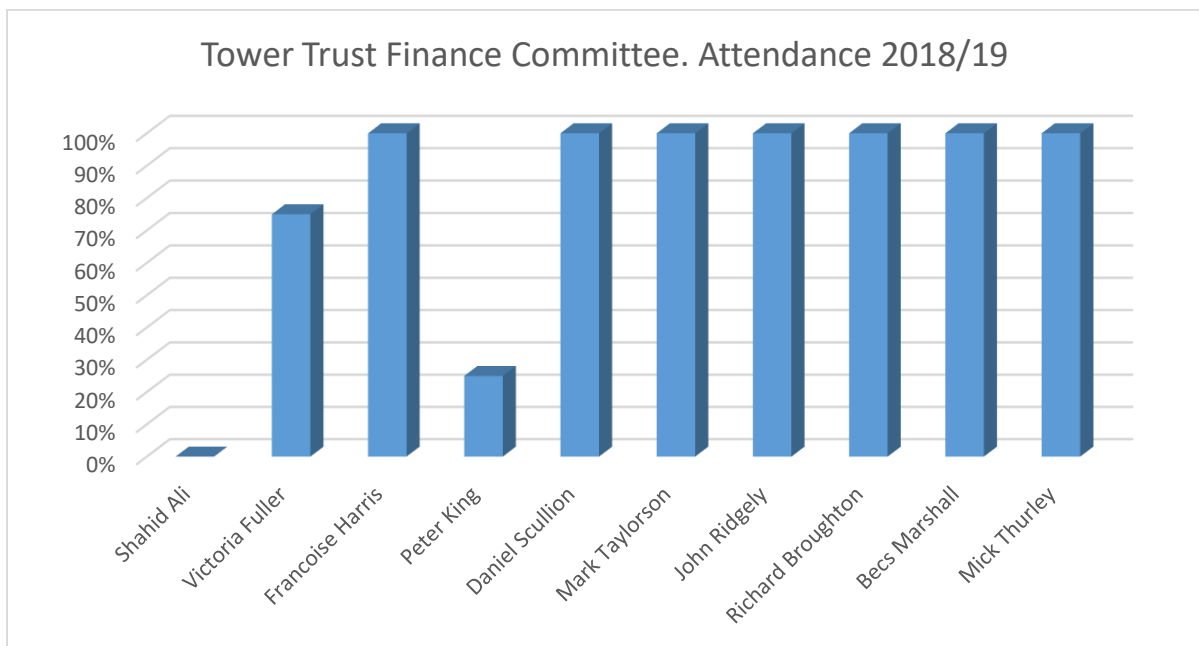

Finance Committee

Name	27-Nov-18	11-Dec-18	21-May-19	16-Jul-19
Shahid Ali	x	x	x	x
Victoria Fuller	✓	✓	x	✓
Francoise Harris	✓	✓	✓	✓
Peter King	✓	x	x	x
Daniel Scullion	✓	✓	✓	✓
Mark Taylorson	✓	✓	✓	✓
John Ridgely*				✓
Richard Broughton*				✓
Becs Marshall*				✓
Mick Thurley*				✓

* Appointed 16 July 2019

Name	Possible	Attended	Apologies	Absent	Ratio
Shahid Ali	4	0	2	2	0.0%
Victoria Fuller	4	3	1	0	75.0%
Francoise Harris	4	4	0	0	100.0%
Peter King	4	1	3	0	25.0%
Daniel Scullion	4	4	0	4	100.0%
Mark Taylorson	4	4	0	4	100.0%
John Ridgely	1	1	0	0	100.0%
Richard Broughton	1	1	0	0	100.0%
Becs Marshall	1	1	0	0	100.0%
Mick Thurley	1	1	0	0	100.0%